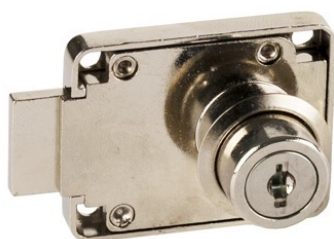

PRODUCT SHEET

Description:

Rim Lock MIC950 Backset 35mm, $\varnothing 19 \times 22$ mm, HCK SISO, RH, #J12 Nickel Plated

Item number:

14.01.096-5

Units	Box	Carton	HS Code	Barcode
Pcs.	12	120	8301300000	
				5704866032810