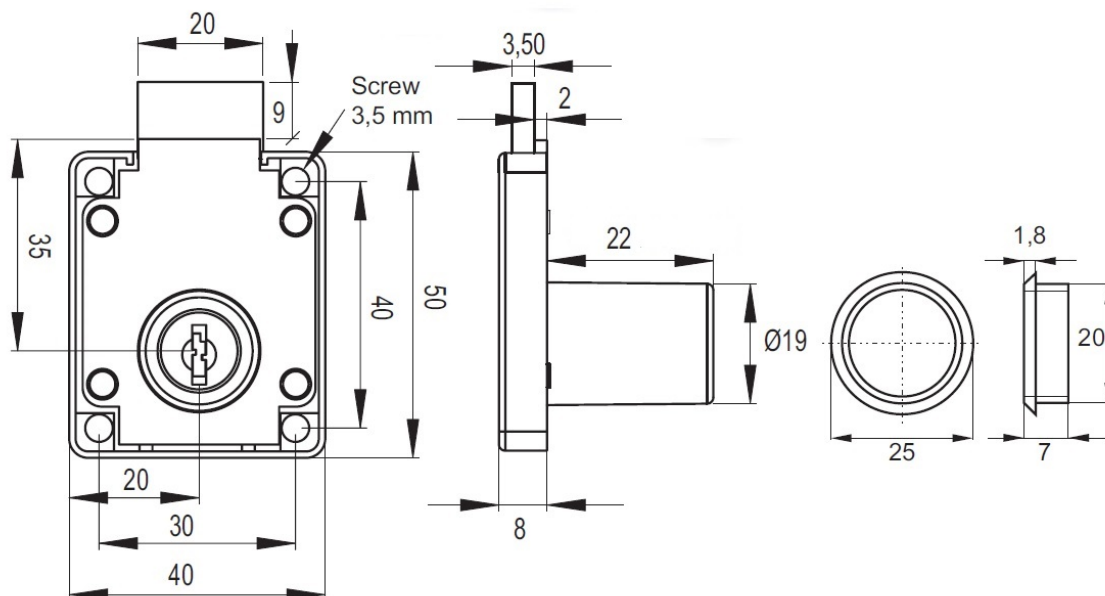

PRODUCT SHEET

Description:

Rim Lock MIC950 Backset 35mm, $\varnothing 19 \times 22$ mm, HCK SISO, RH, #J12 Nickel Plated

Item number:

14.01.096-5

Units	Box	Carton	HS Code	Barcode
Pcs.	12	120	8301300000	
				5704866032810

RIGHT

SISO A/S

Mileparken 11
DK-2740 Skovlunde
Denmark
VAT: DK 24786013

Phone +45 45 830 900

www.siso.dk
siso@siso.dk

Danske Bank
Nytorv Branch
Copenhagen
SWIFT: DABADKKK

Account no.
4180 3112 112936
IBAN Account
DK7230003112112936